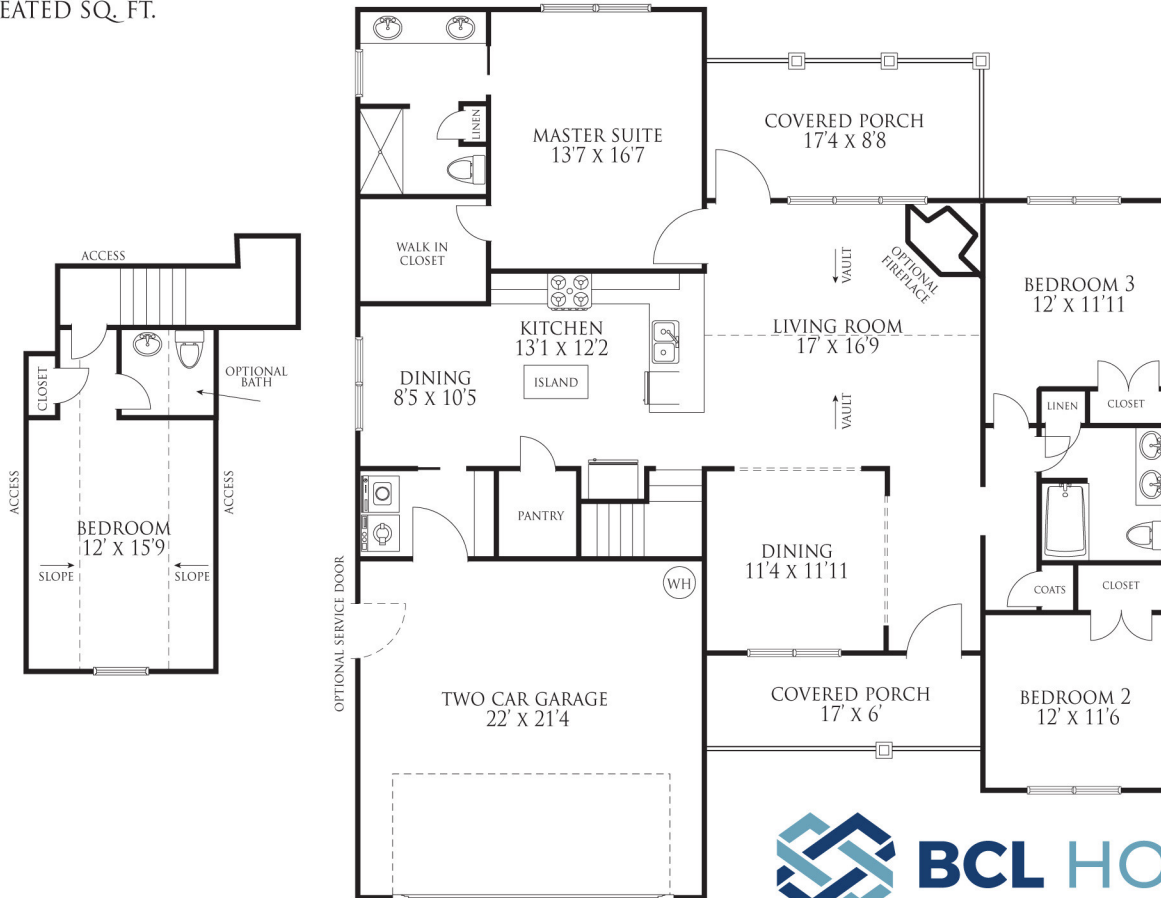

# The Kimber-Lily

2,016 HEATED SQ. FT.

*Artist's representation only. Plans may differ depending on the modifications performed by the builder. May vary from these drawings.*