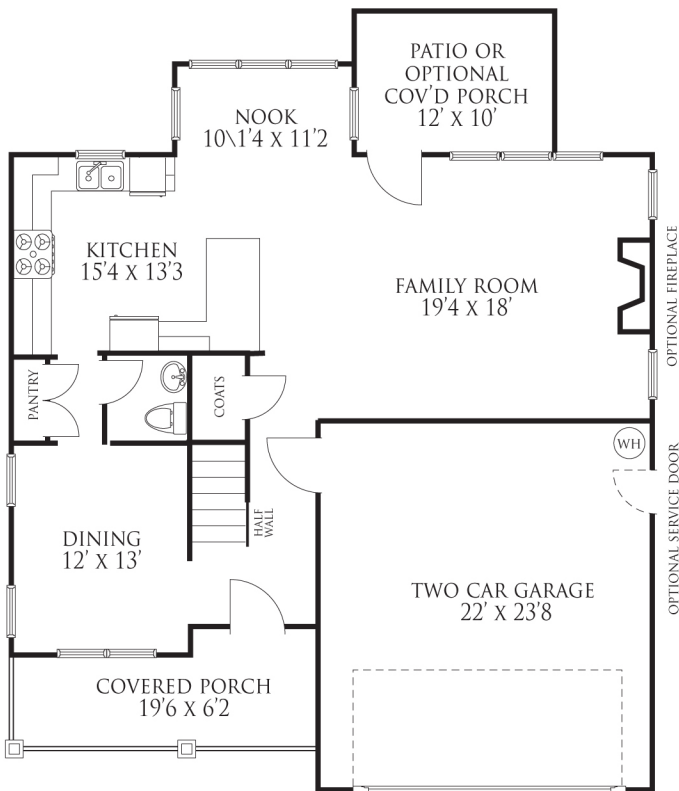

# The Katelyn

2487 HEATED SQ. FT.

 **BCL HOMES**

*Artist's representation only. Plans may differ depending on the modifications performed by the builder. May vary from these drawings.*