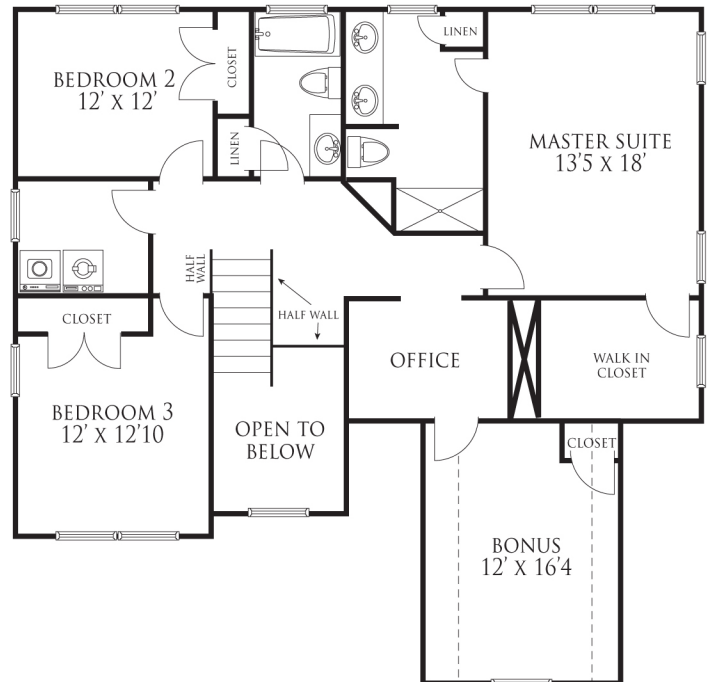

# The Katelyn

2487 HEATED SQ. FT.

 **BCL HOMES**

*Artist's representation only. Plans may differ depending on the modifications performed by the builder. May vary from these drawings.*