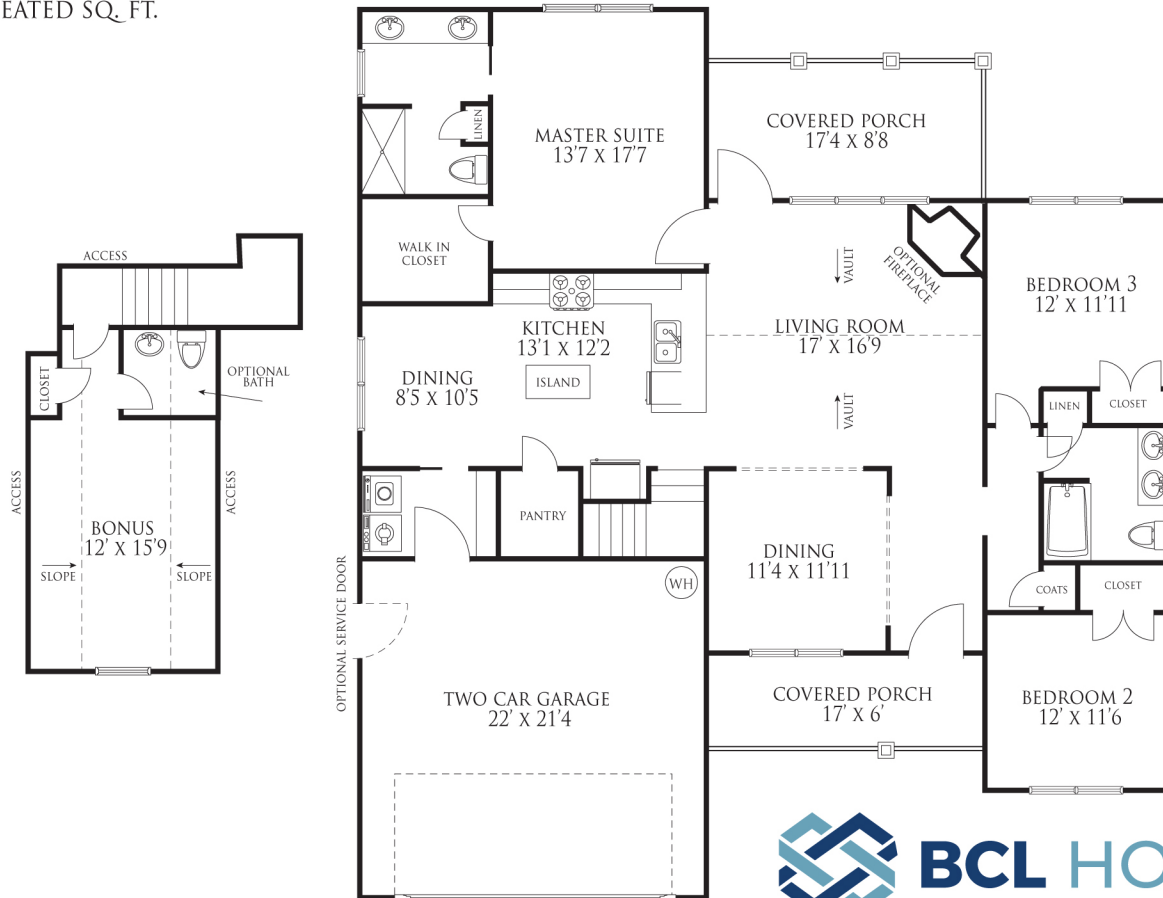

The Kimber-Lily

2,016 HEATED SQ. FT.

Artist's representation only. Plans may differ depending on the modifications performed by the builder. May vary from these drawings.