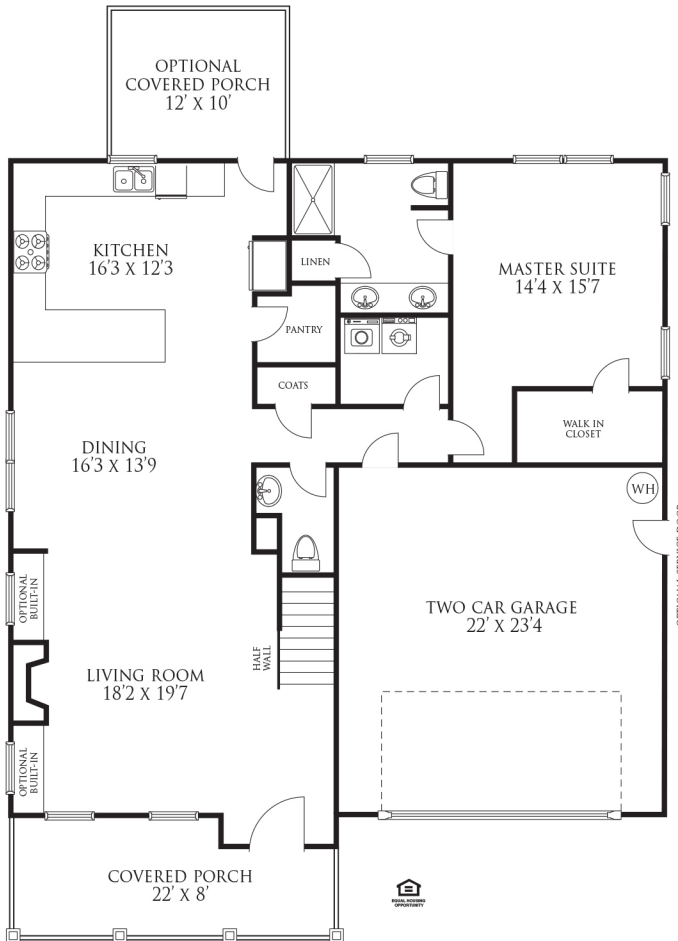

The Tyler II

2979 HEATED SQ. FT.

Artist's representation only. Plans may differ depending on the modifications performed by the builder. May vary from these drawings.