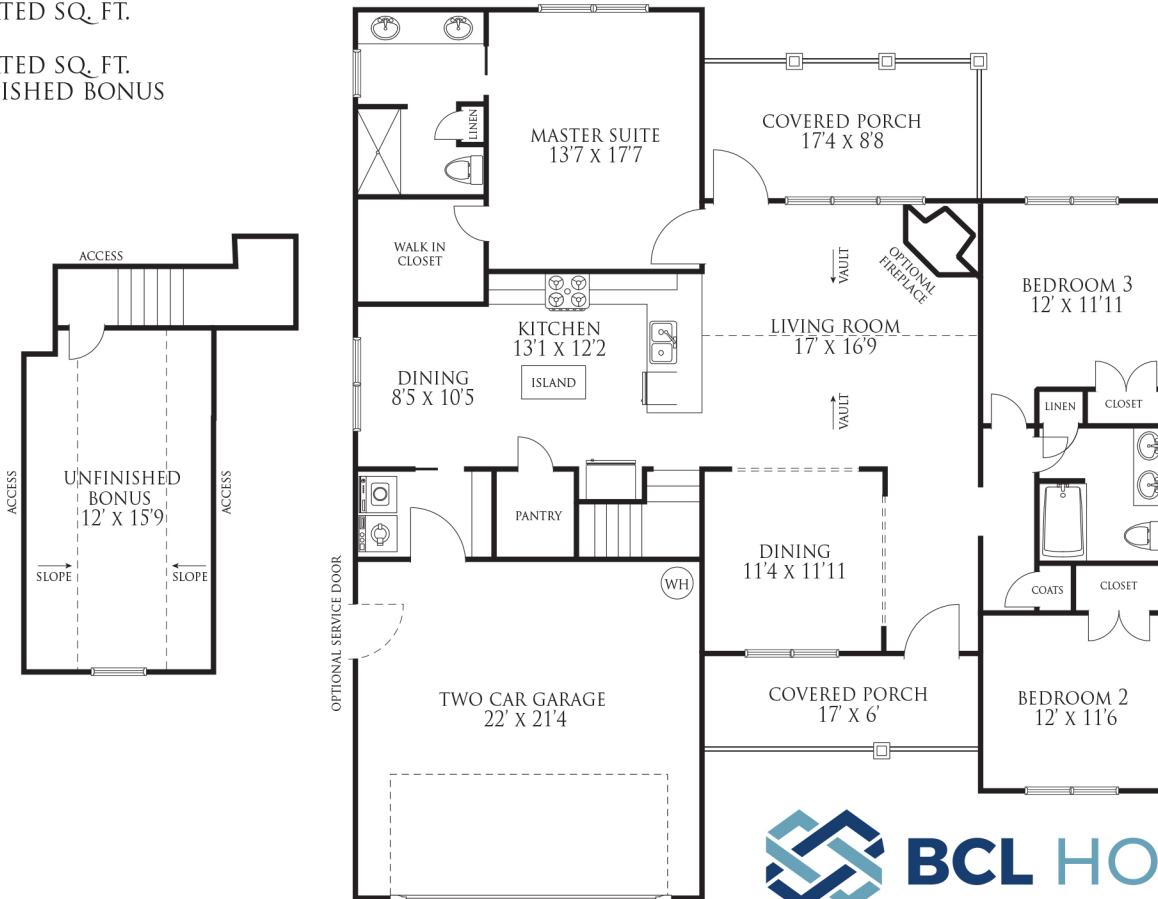

The Ann

1,700 HEATED SQ. FT.

2,016 HEATED SQ. FT.
WITH FINISHED BONUS

Artist's representation only. Plans may differ depending on the modifications performed by the builder. May vary from these drawings.