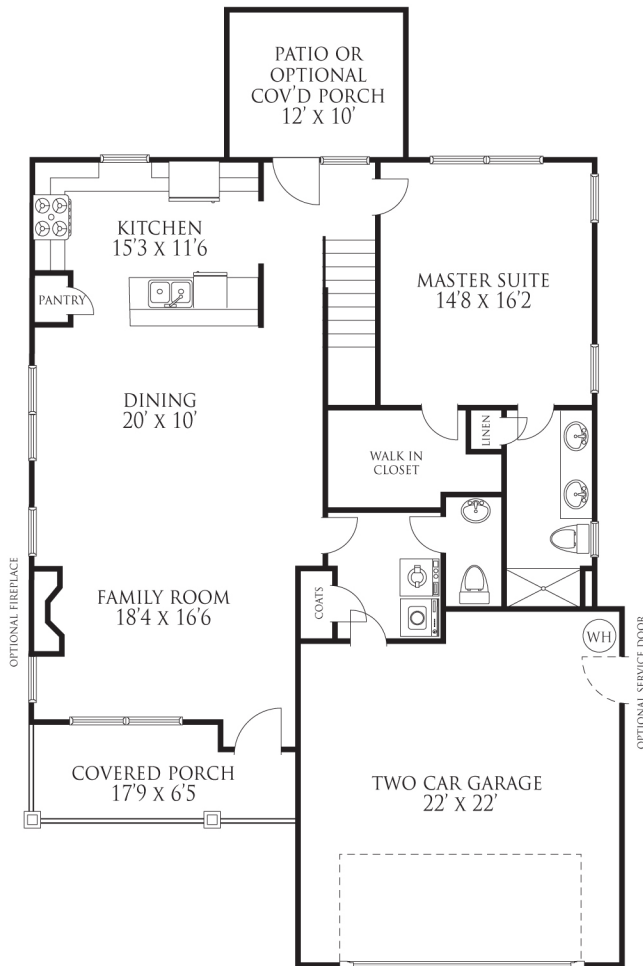

The Arthur 2

1848 HEATED SQ. FT.

Artist's representation only. Plans may differ depending on the modifications performed by the builder. May vary from these drawings.