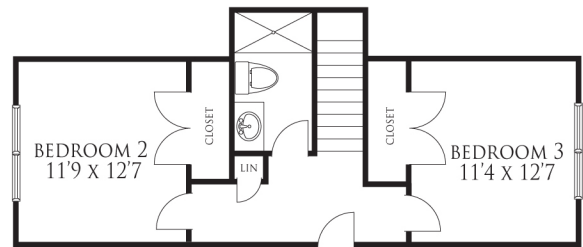

The Arthur 2

1848 HEATED SQ. FT.

Artist's representation only. Plans may differ depending on the modifications performed by the builder. May vary from these drawings.