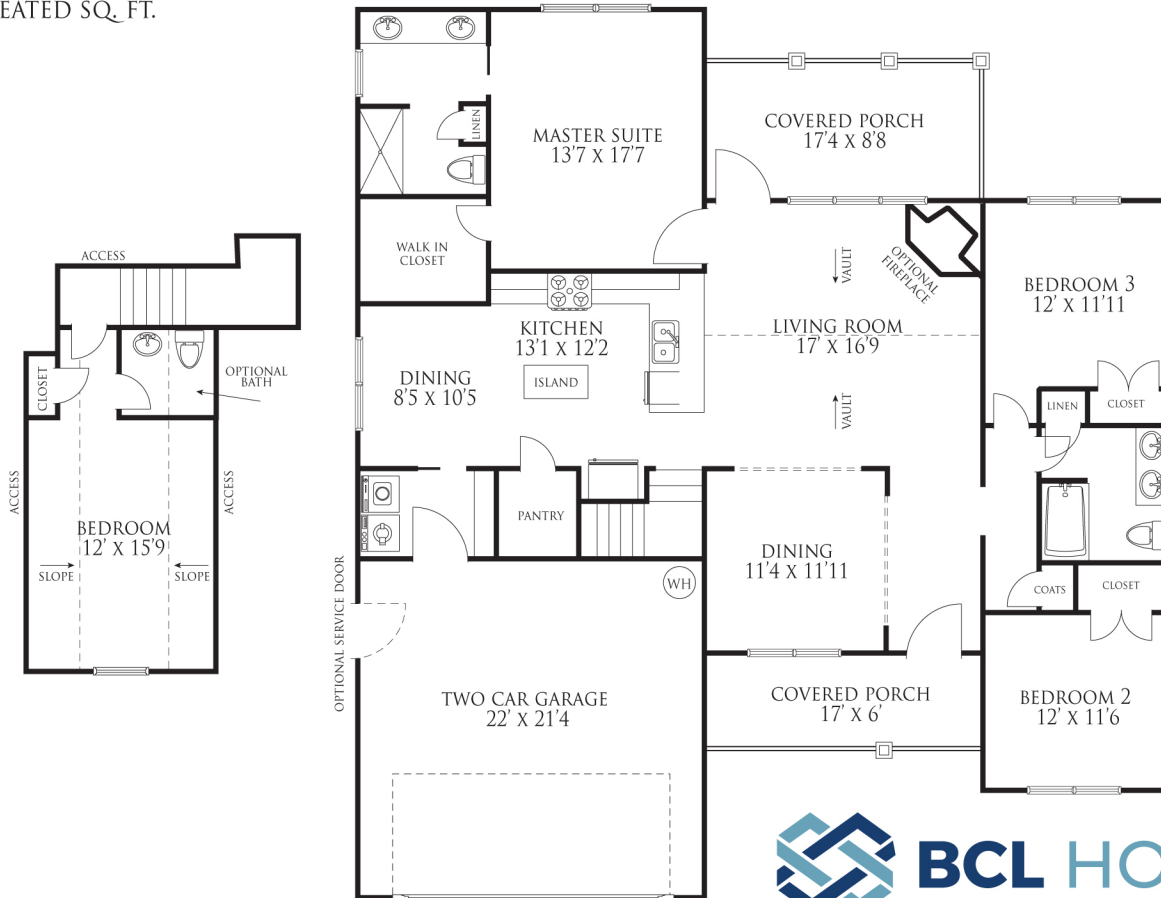

The Kimber-Lily

2,016 HEATED SQ. FT.

Artist's representation only. Plans may differ depending on the modifications performed by the builder. May vary from these drawings.